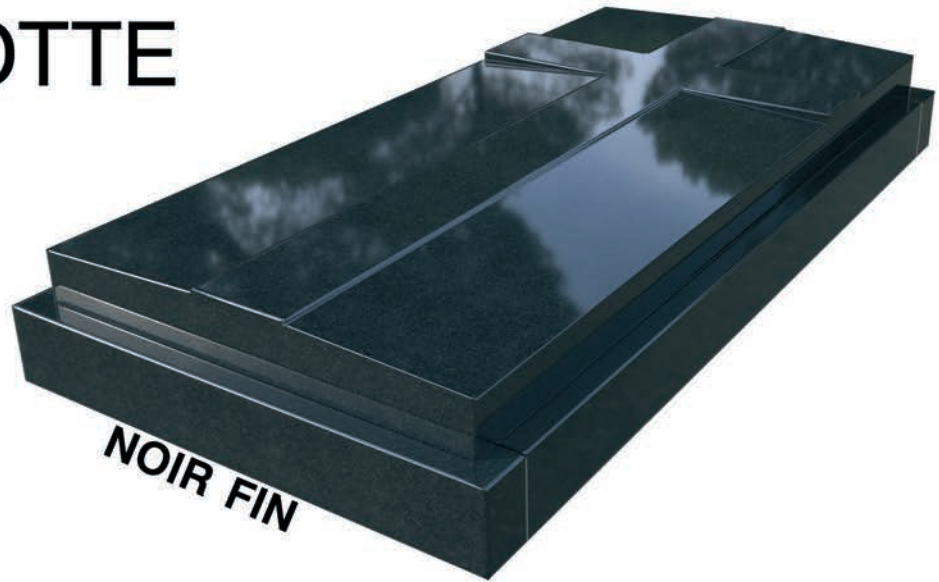

> MAYOTTE

TOMBALE 190x90x12HT / PARPAING 100x200x15HT